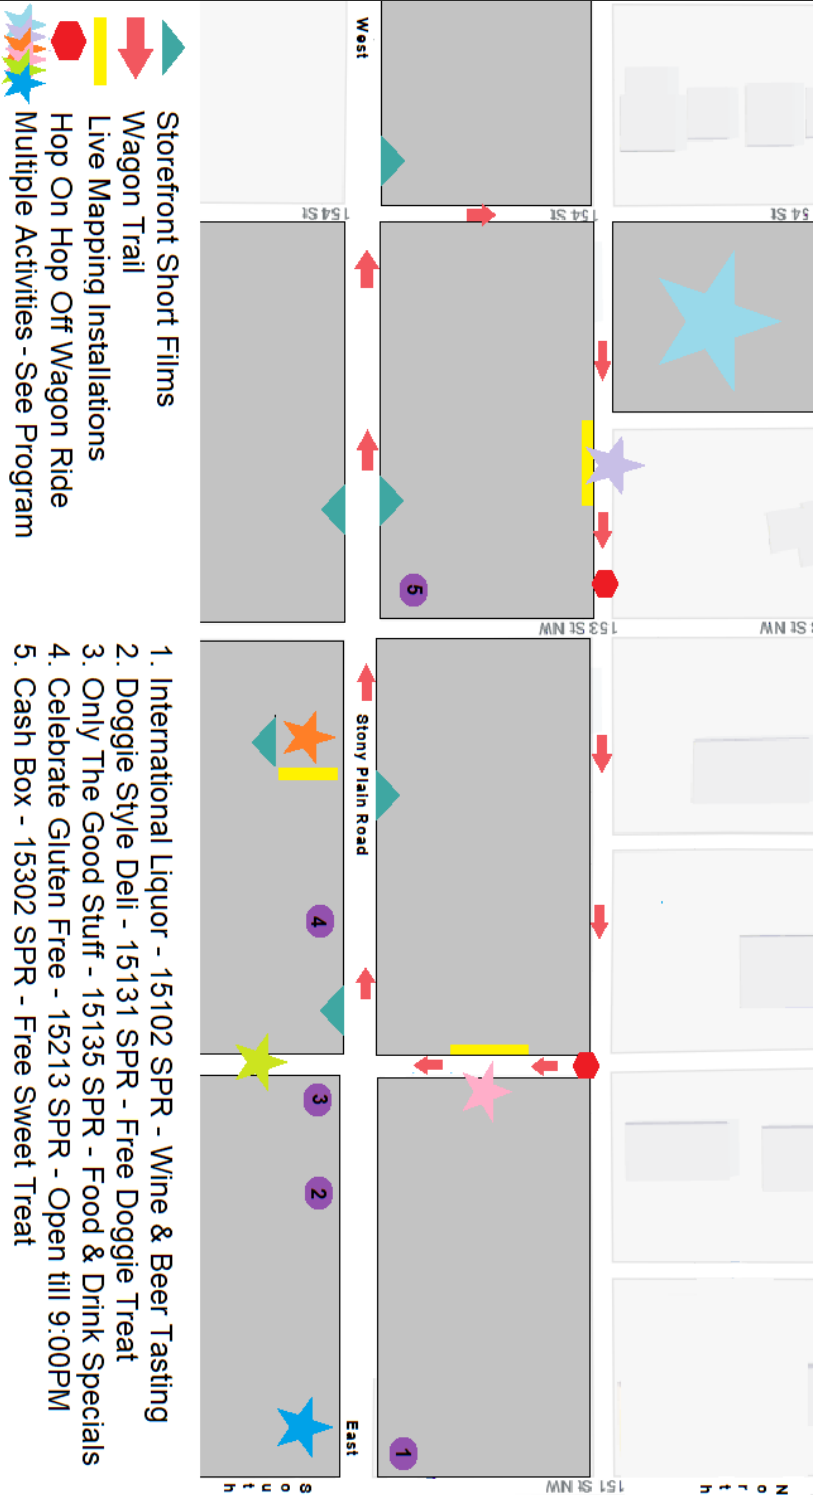

Stony Plain Road and Area Business Association
Presents

STOREFRONT CINEMA NIGHTS

OCTOBER 13, 2018
6PM - 9PM
EVENT PROGRAM

www.stonyplainroadbia.ca
@StonyPlainRoad
#SPRCinemaNights